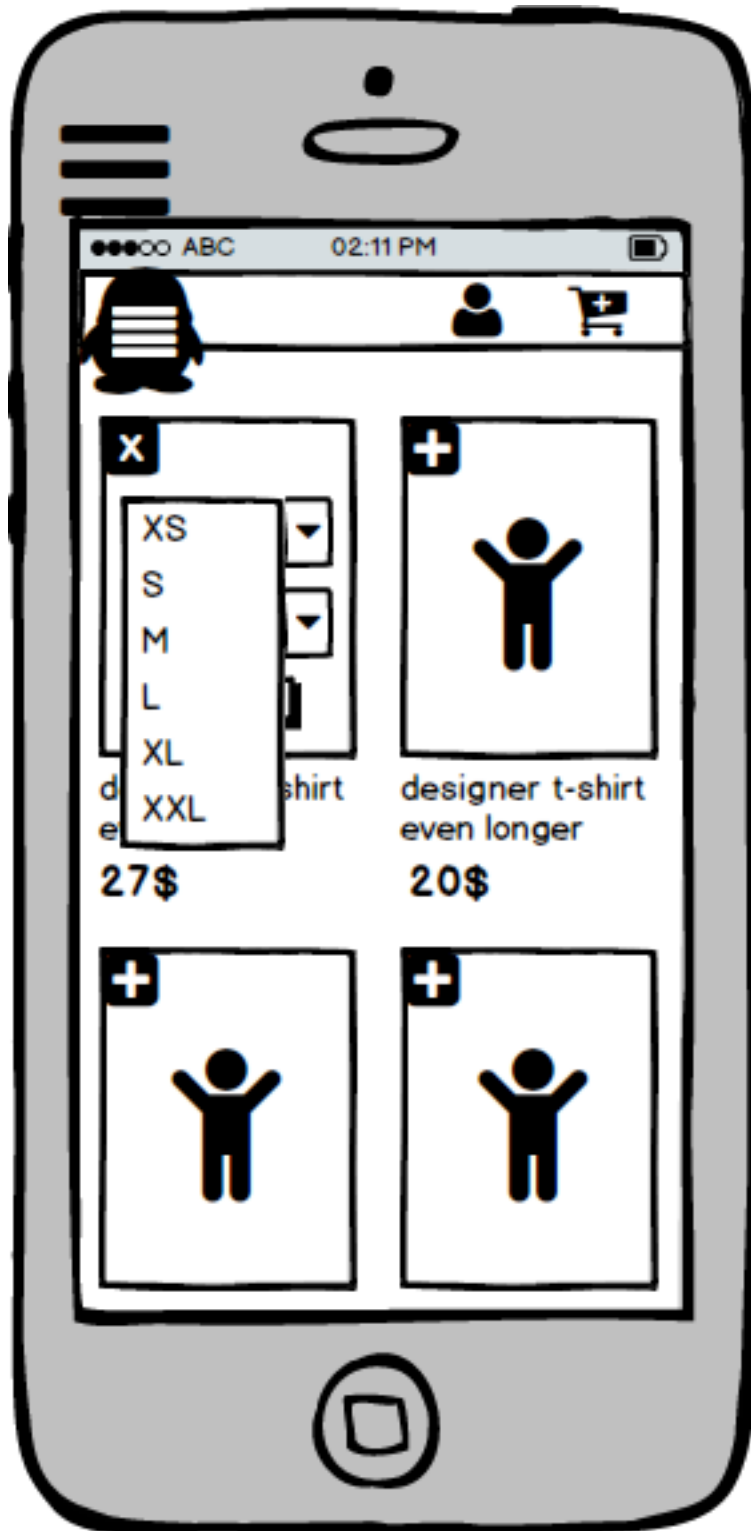

ABC 02:11 PM

X

XS

S

M

L

XL

XXL

d e shirt

27$

+

designer t-shirt
even longer

20$

+

+