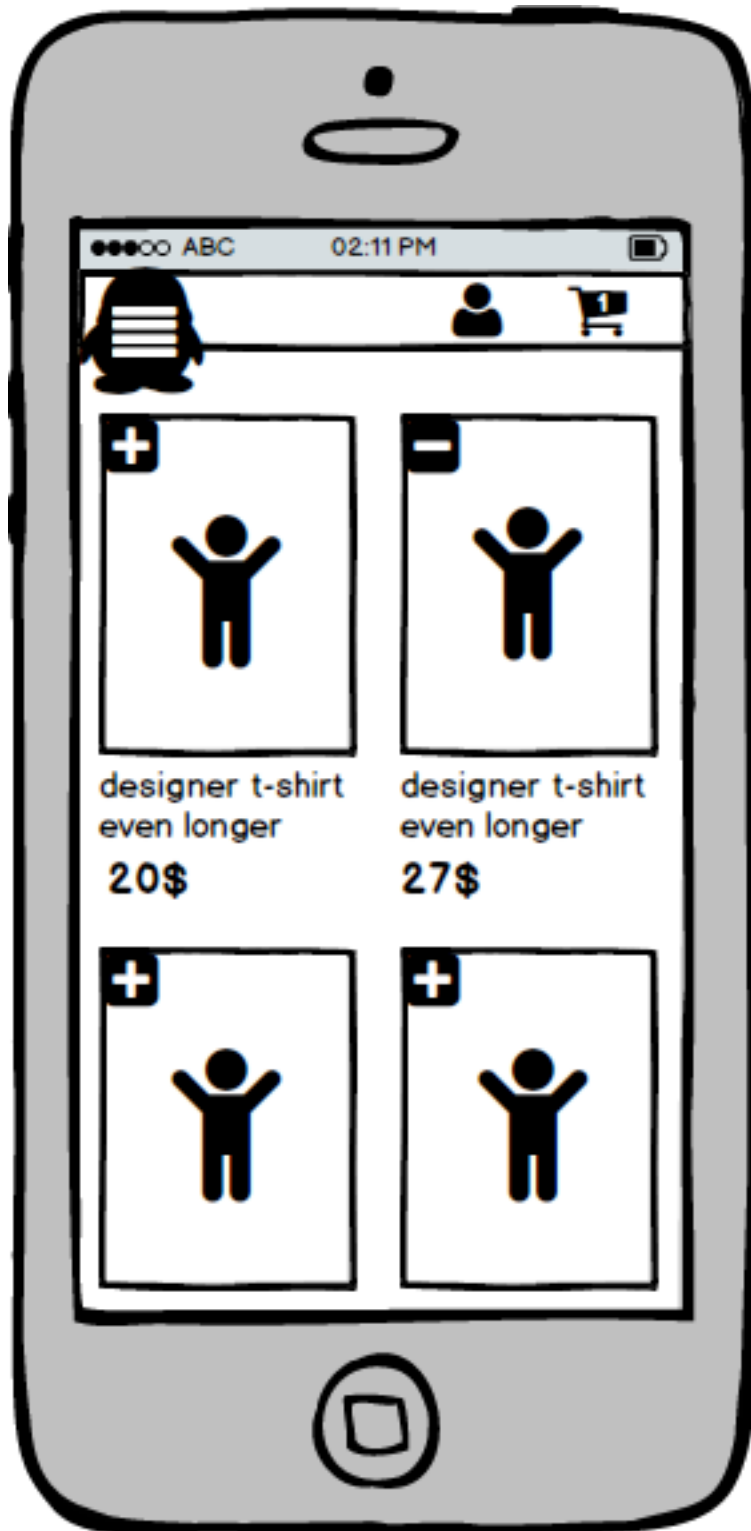

●●●● ABC 02:11 PM

designer t-shirt  
even longer  
**20\$**

designer t-shirt  
even longer  
**27\$**

ABC 02:11 PM

designer t-shirt  
even longer  
20\$

designer t-shirt  
even longer  
27\$

ABC 02:11 PM

designer t-shirt  
even longer  
20\$

designer t-shirt  
even longer  
27\$

ABC

02:11 PM

designer t-shirt  
even longer  
20\$

designer t-shirt  
even longer  
27\$

**BASKET**

*empty..*

**choose products!**