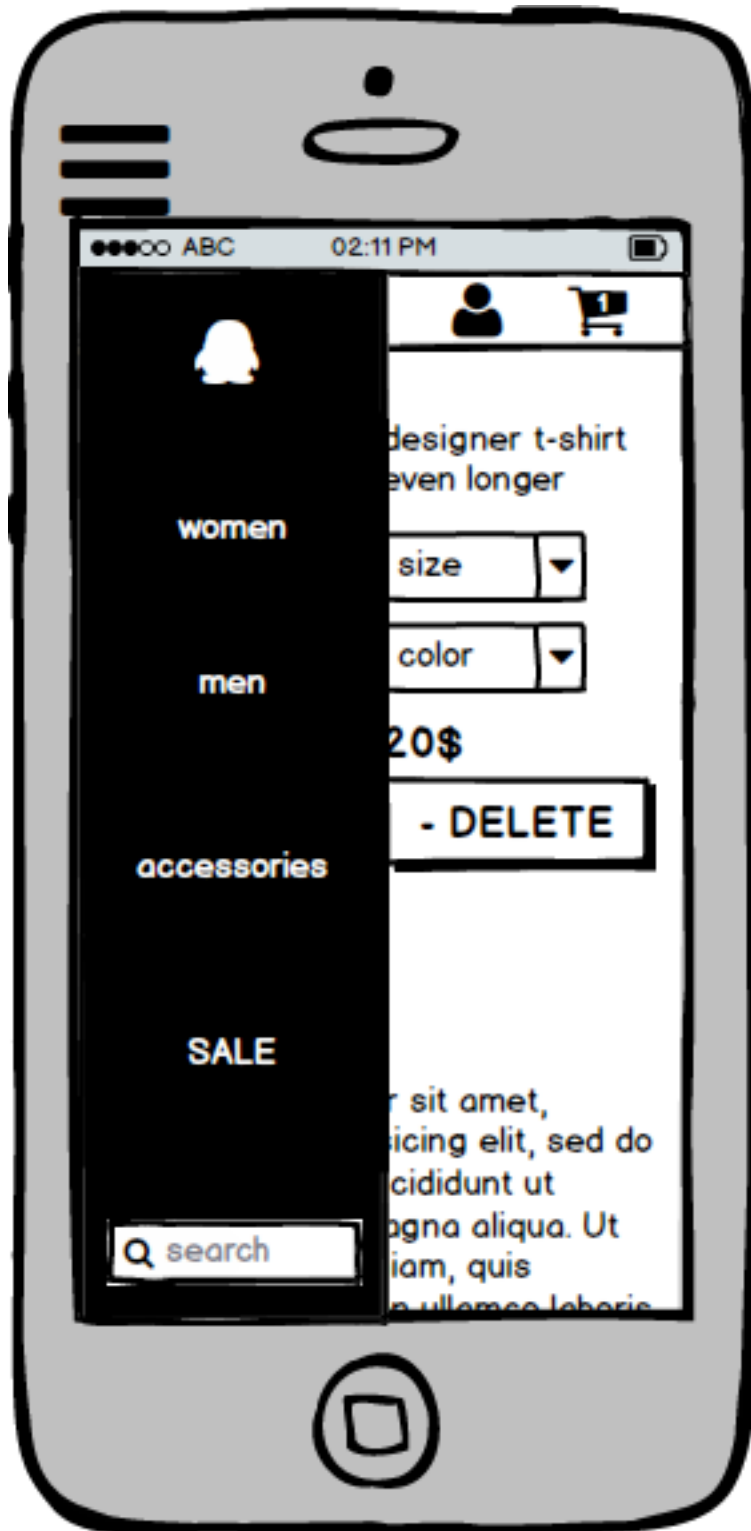

●●●● ABC 02:11 PM

women

men

accessories

SALE

🔍 search

designer t-shirt
even longer

size ▾

color ▾

20$

- DELETE

... sit amet,
...icing elit, sed do
...cididunt ut
...agna aliqua. Ut
...iam, quis
...ullamcorper