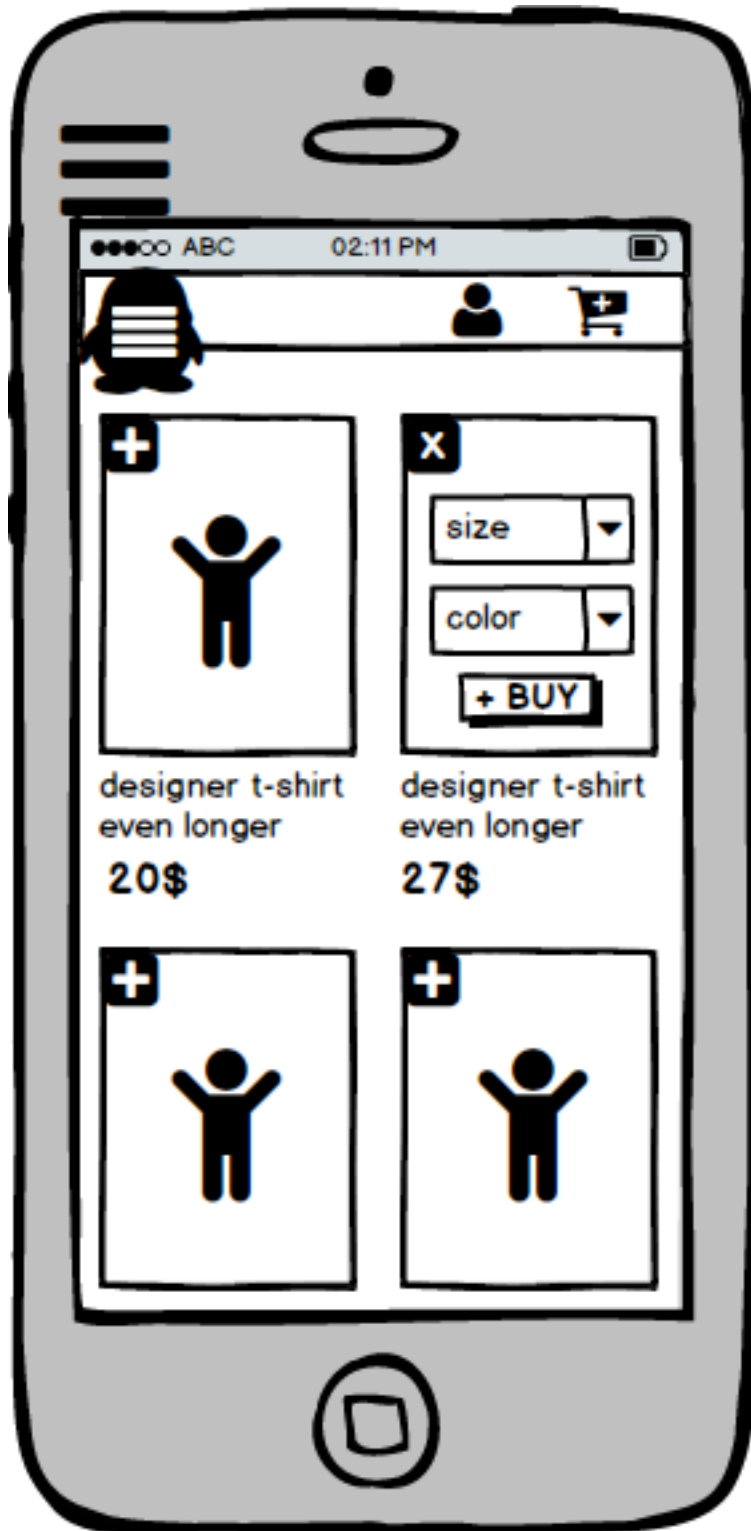

ABC 02:11 PM

X

size

RED

BLUE

WHITE

designer t-shirt  
even longer  
27\$

+

designer t-shirt  
even longer  
20\$

+

+

ABC 02:11 PM

X

XS

RED

+ BUY

designer t-shirt  
even longer  
27\$

+

designer t-shirt  
even longer  
20\$

+

+

●●●● ABC 02:11 PM

designer t-shirt  
even longer  
20\$

designer t-shirt  
even longer  
27\$

●●●● ABC 02:11 PM

designer t-shirt  
even longer  
**20\$**

designer t-shirt  
even longer  
**20\$**

**X**

size ▼

color ▼

**+ BUY**

designer t-shirt  
even longer  
**27\$**