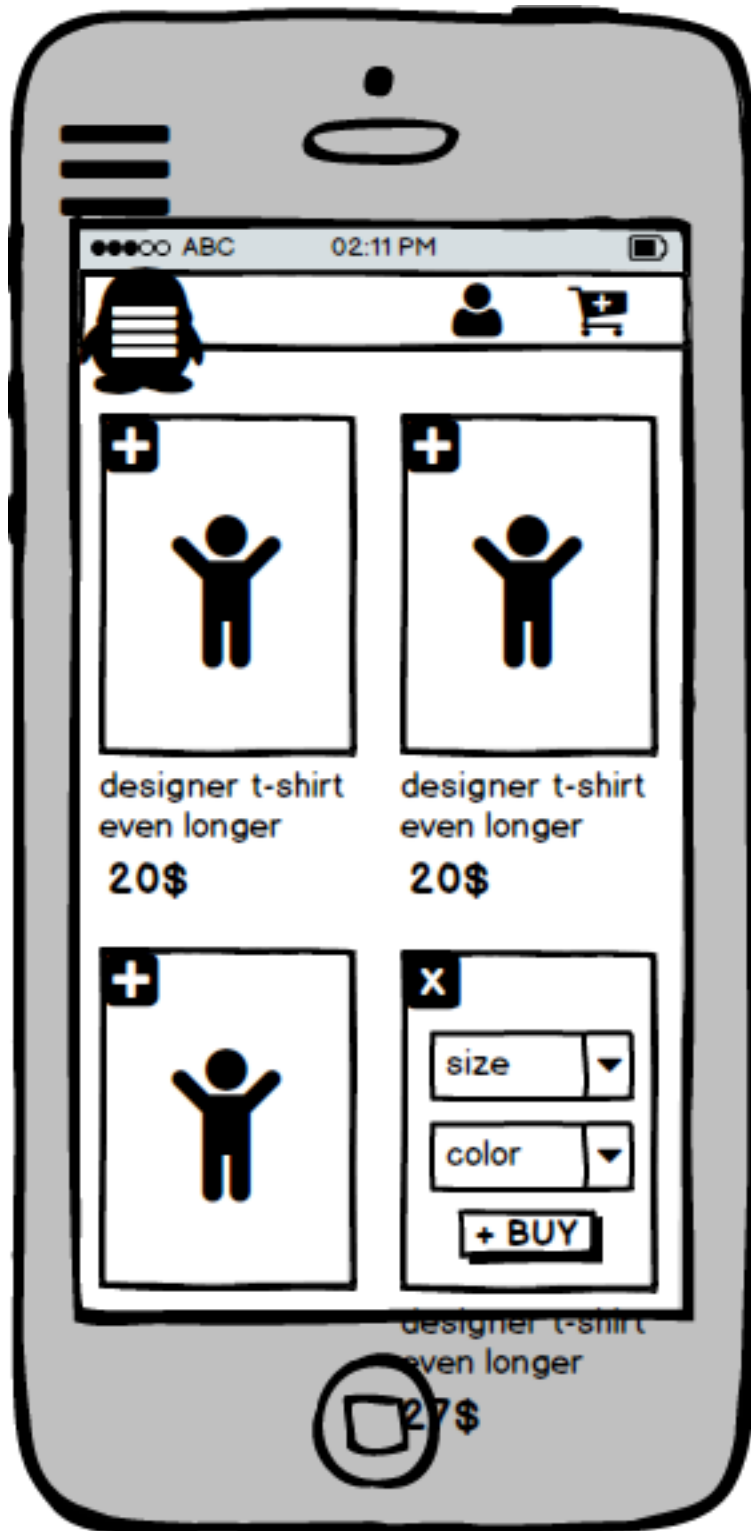

●●●● ABC 02:11 PM

designer t-shirt  
even longer  
**20\$**

designer t-shirt  
even longer  
**20\$**

**X**

size ▼

color ▼

**+ BUY**

designer t-shirt  
even longer  
**27\$**

ABC 02:11 PM

designer t-shirt  
even longer  
20\$

designer t-shirt  
even longer  
20\$

X

size ▼

color ▼

+ BUY

designer t-shirt  
even longer  
27\$