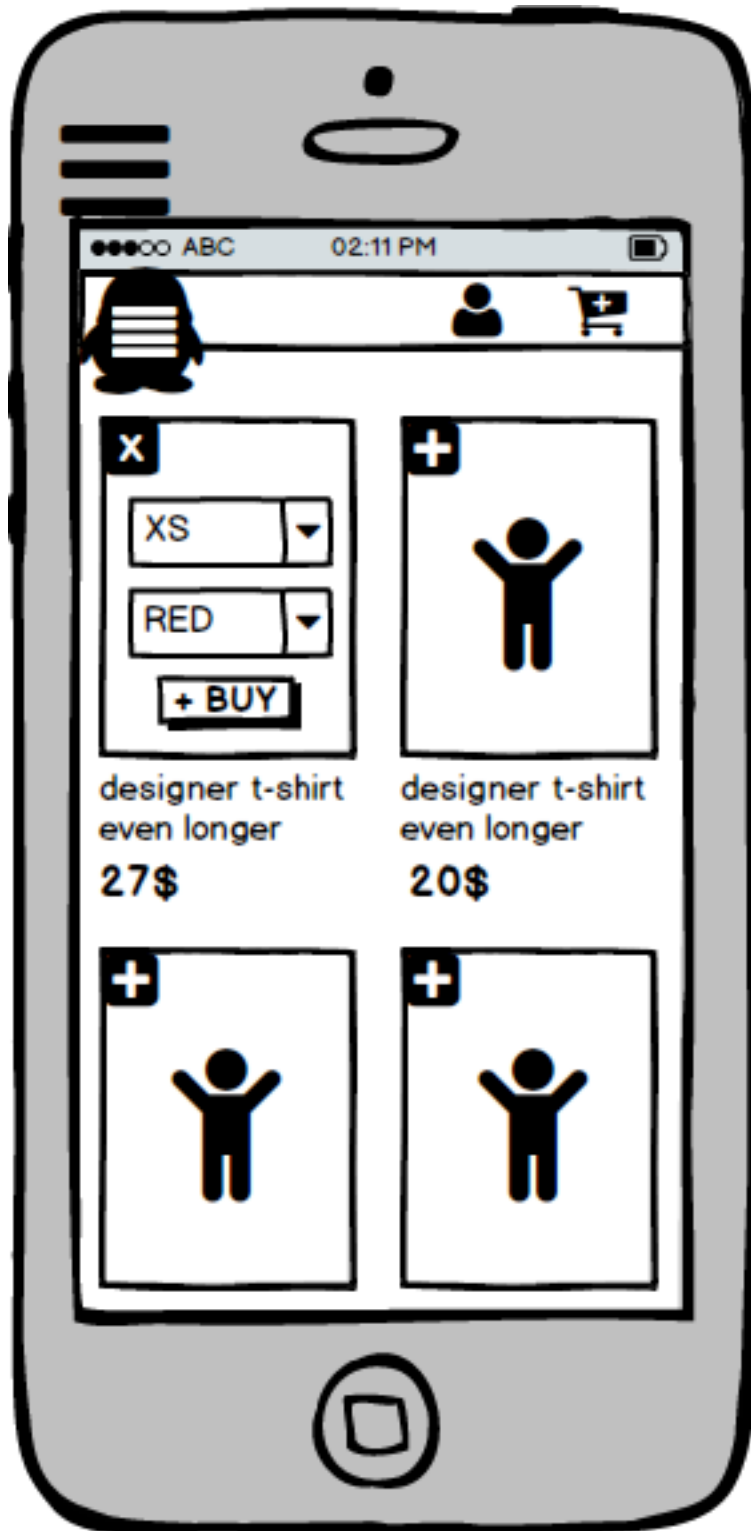

ABC 02:11 PM

X

size

RED

BLUE

WHITE

designer t-shirt  
even longer  
27\$

+

designer t-shirt  
even longer  
20\$

+

+

ABC 02:11 PM

X

XS

RED

+ BUY