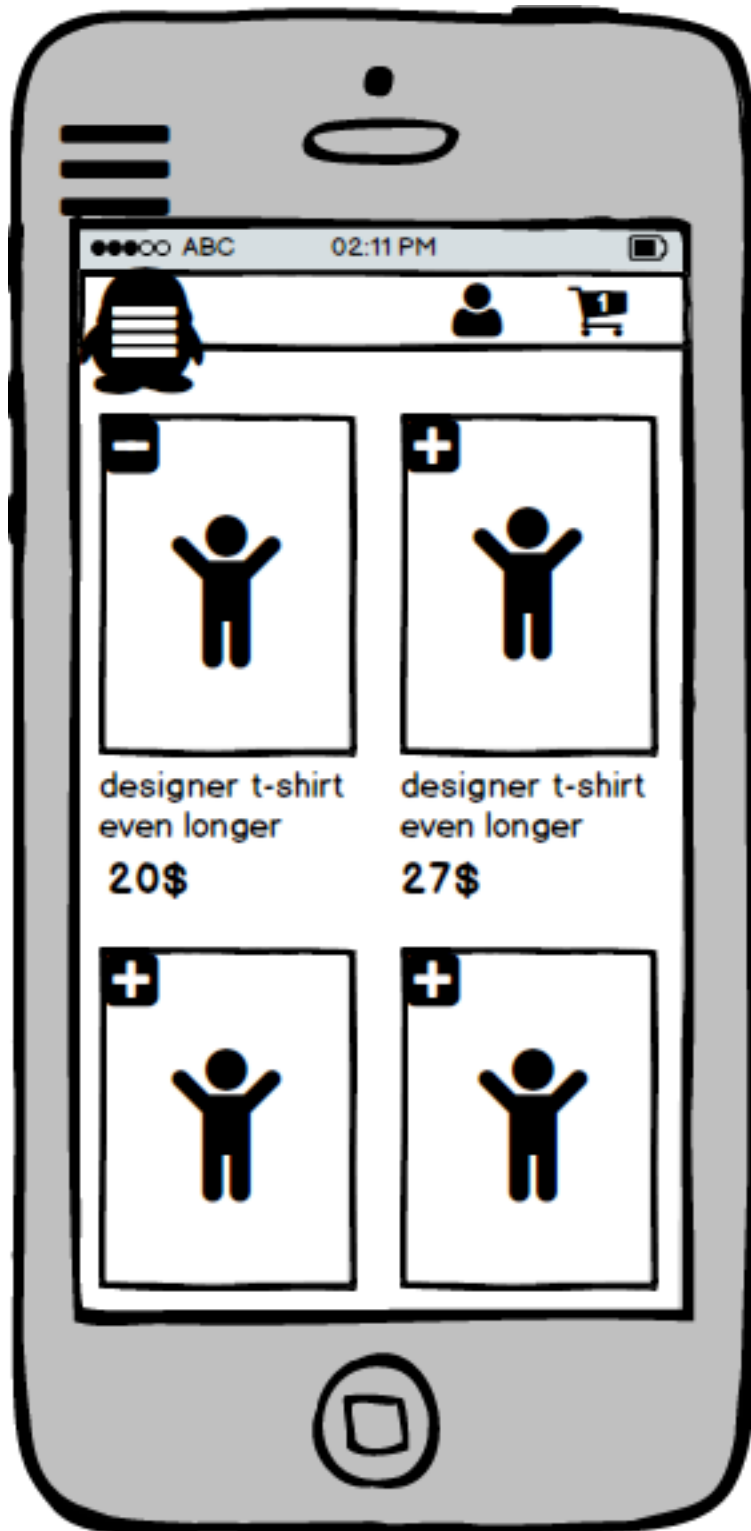

ABC 02:11 PM

designer t-shirt  
even longer  
20\$

designer t-shirt  
even longer  
20\$

X

size ▼

color ▼

+ BUY

designer t-shirt  
even longer  
27\$

●●●● ABC 02:11 PM

designer t-shirt  
even longer  
**20\$**

designer t-shirt  
even longer  
**27\$**

ABC 02:11 PM

designer t-shirt  
even longer  
20\$

designer t-shirt  
even longer  
27\$

ABC 02:11 PM

designer t-shirt  
even longer  
20\$