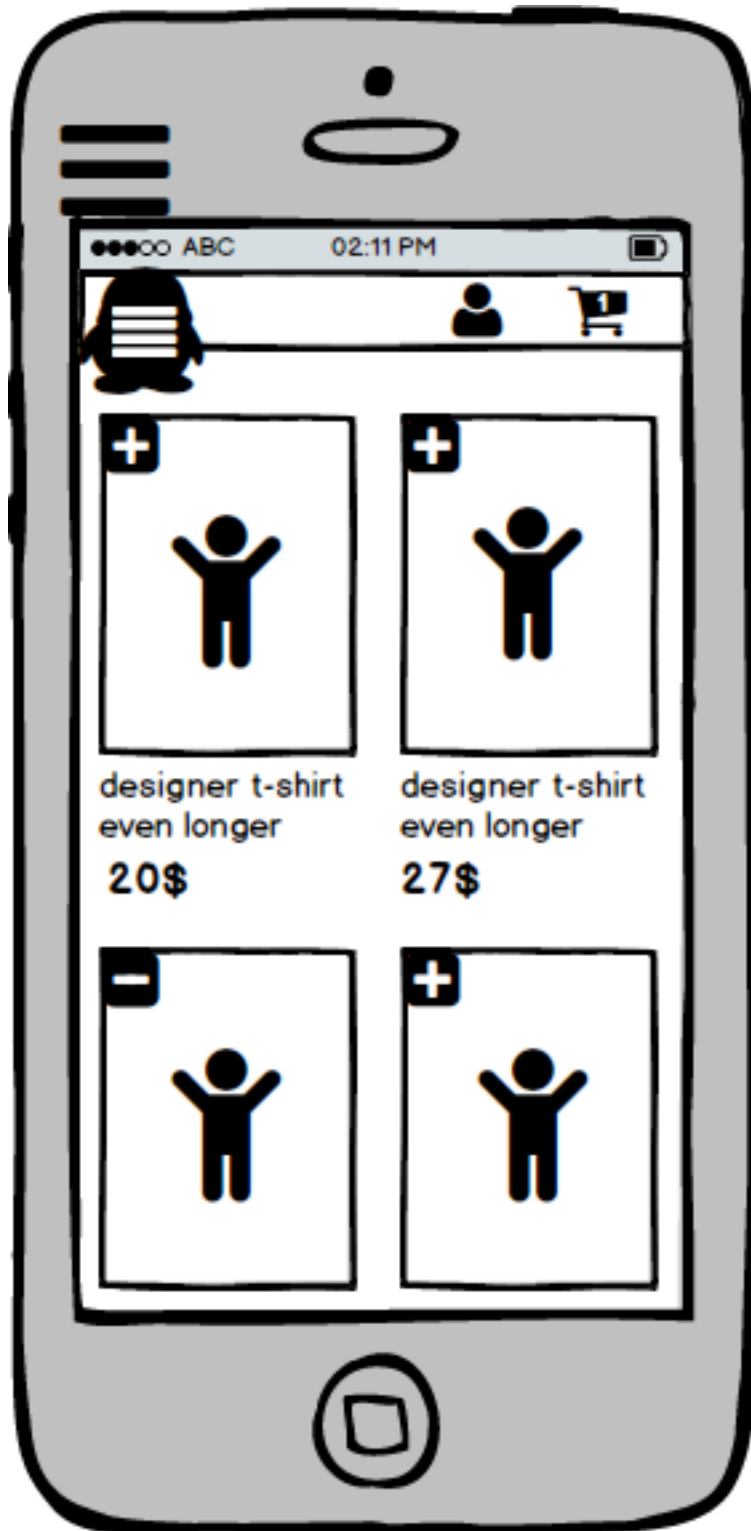

●●●● ABC 02:11 PM

designer t-shirt  
even longer  
**20\$**

designer t-shirt  
even longer  
**27\$**

ABC 02:11 PM

designer t-shirt  
even longer  
20\$

designer t-shirt  
even longer  
27\$

ABC 02:11 PM

designer t-shirt  
even longer  
20\$

designer t-shirt  
even longer  
27\$

ABC

02:11 PM

designer t-shirt  
even longer  
20\$

designer t-shirt  
even longer  
27\$

**BASKET**

*empty..*

**choose products!**