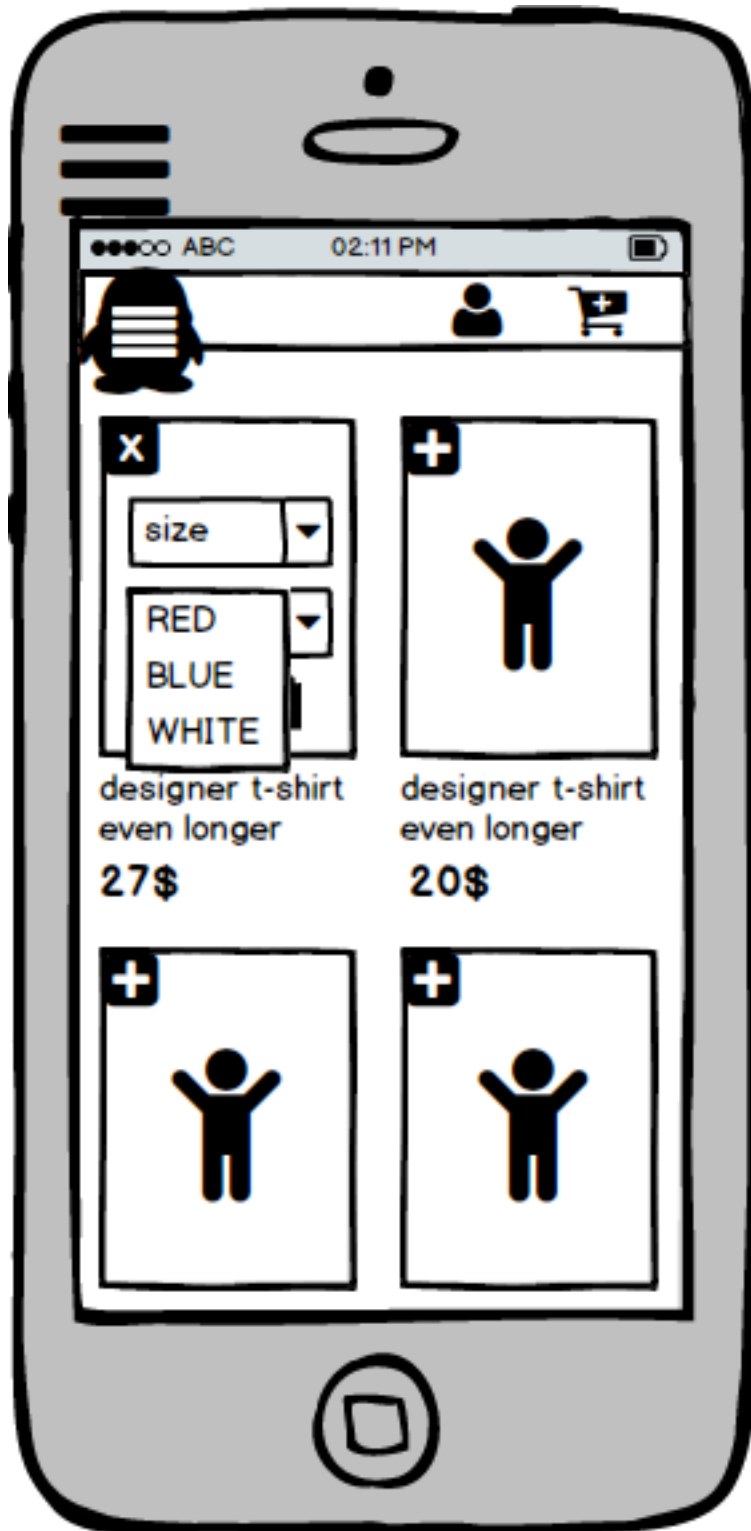

XL

XXL

d e shirt

27\$

+

designer t-shirt  
even longer

20\$

+

+

●●●● ABC 02:11 PM

X

XS

color

+ BUY

designer t-shirt  
even longer  
27\$

designer t-shirt  
even longer  
20\$

ABC 02:11 PM

X

size

RED

BLUE

WHITE

designer t-shirt  
even longer  
27\$

+