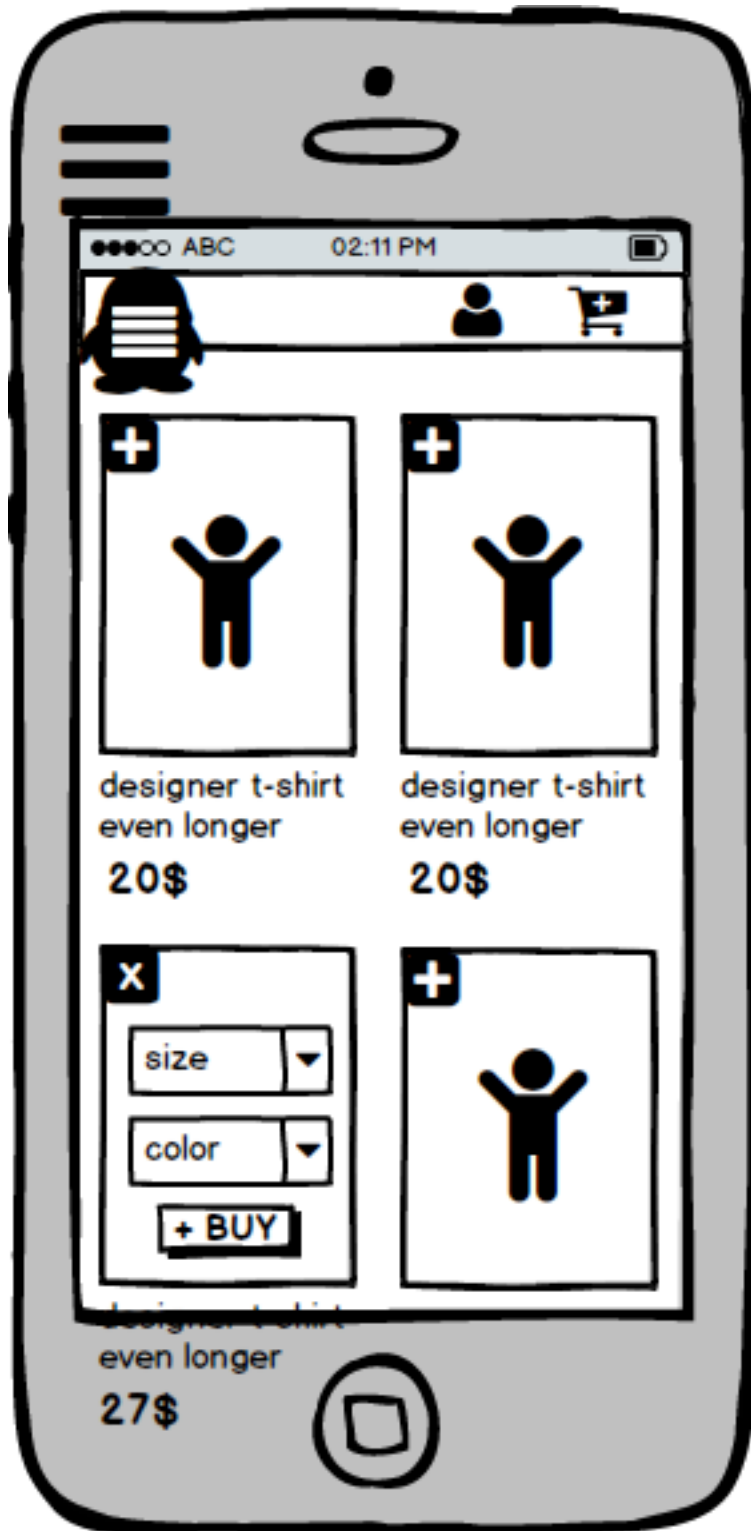

designer t-shirt  
even longer  
27\$

+

designer t-shirt  
even longer  
20\$

+

+

●●●● ABC 02:11 PM

designer t-shirt  
even longer  
20\$

designer t-shirt  
even longer  
27\$

●●●● ABC 02:11 PM

designer t-shirt  
even longer  
**20\$**

designer t-shirt  
even longer  
**20\$**

**X**

size ▼

color ▼

**+ BUY**

designer t-shirt  
even longer  
**27\$**