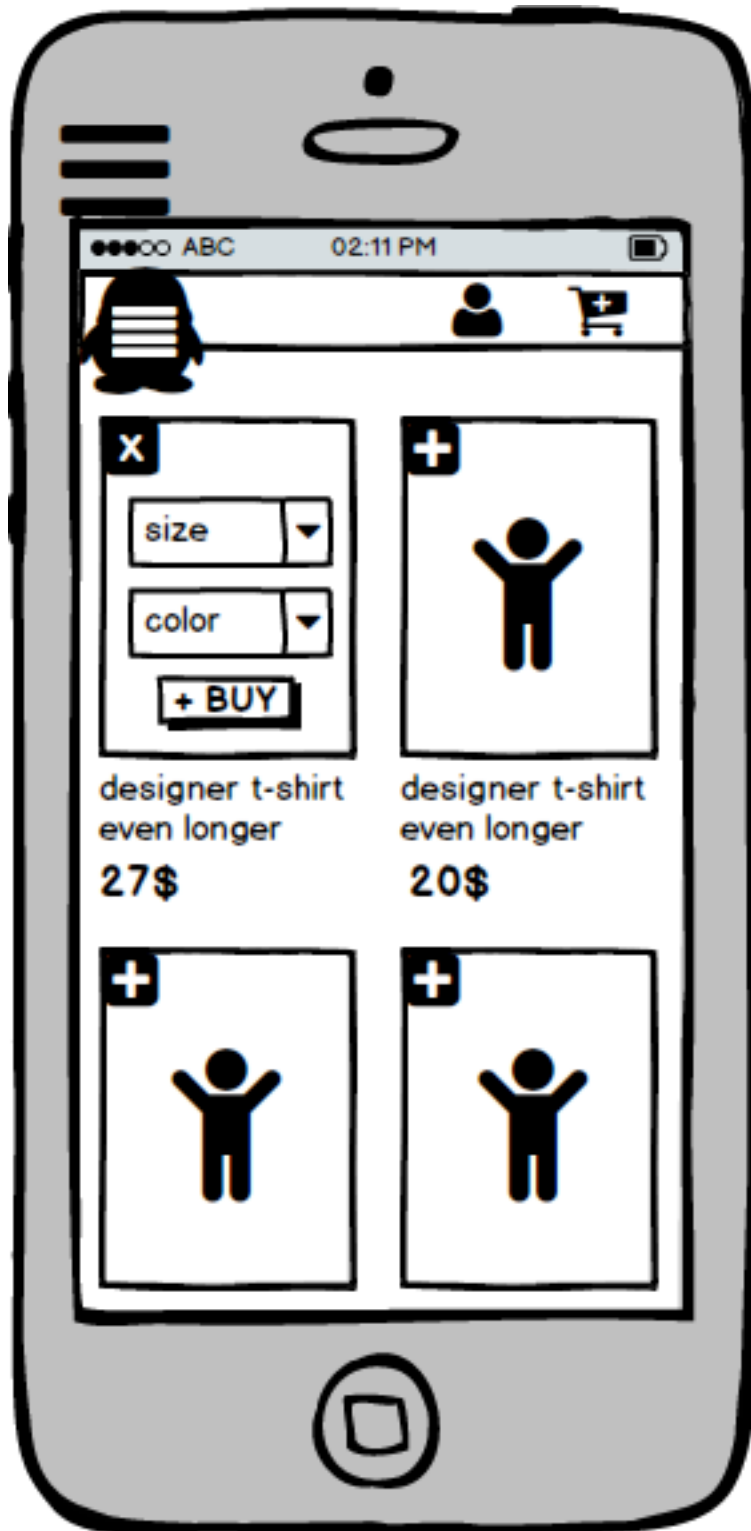

●●●● ABC 02:11 PM

designer t-shirt  
even longer  
**20\$**

designer t-shirt  
even longer  
**27\$**

ABC 02:11 PM

X

size ▼

color ▼

+ BUY

XL

XXL

d e shirt

27\$

+

designer t-shirt  
even longer

20\$

+