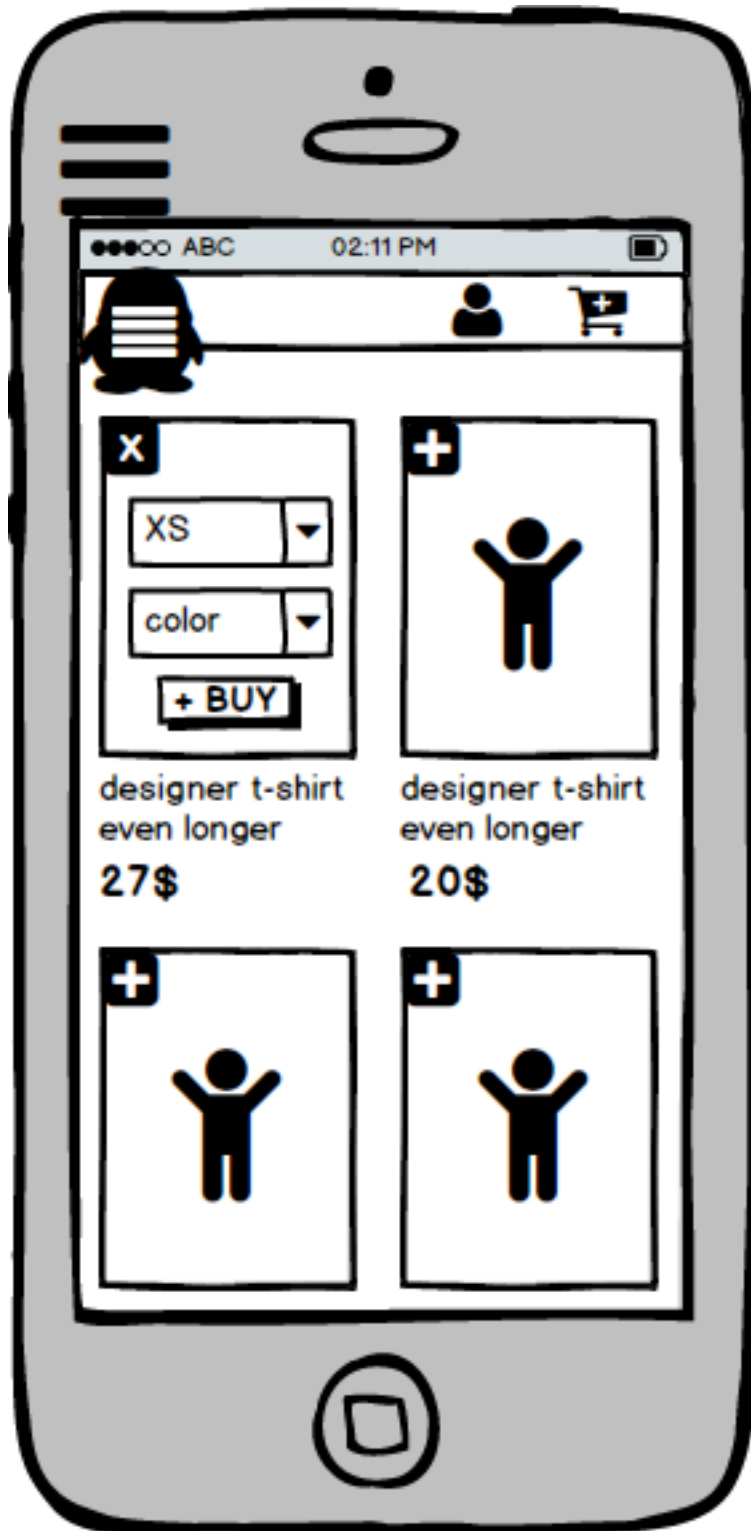

XL

XXL

d e shirt

27\$

+

designer t-shirt  
even longer

20\$

+

+

●●●● ABC 02:11 PM

X

XS

color

+ BUY

designer t-shirt  
even longer  
27\$

designer t-shirt  
even longer  
20\$