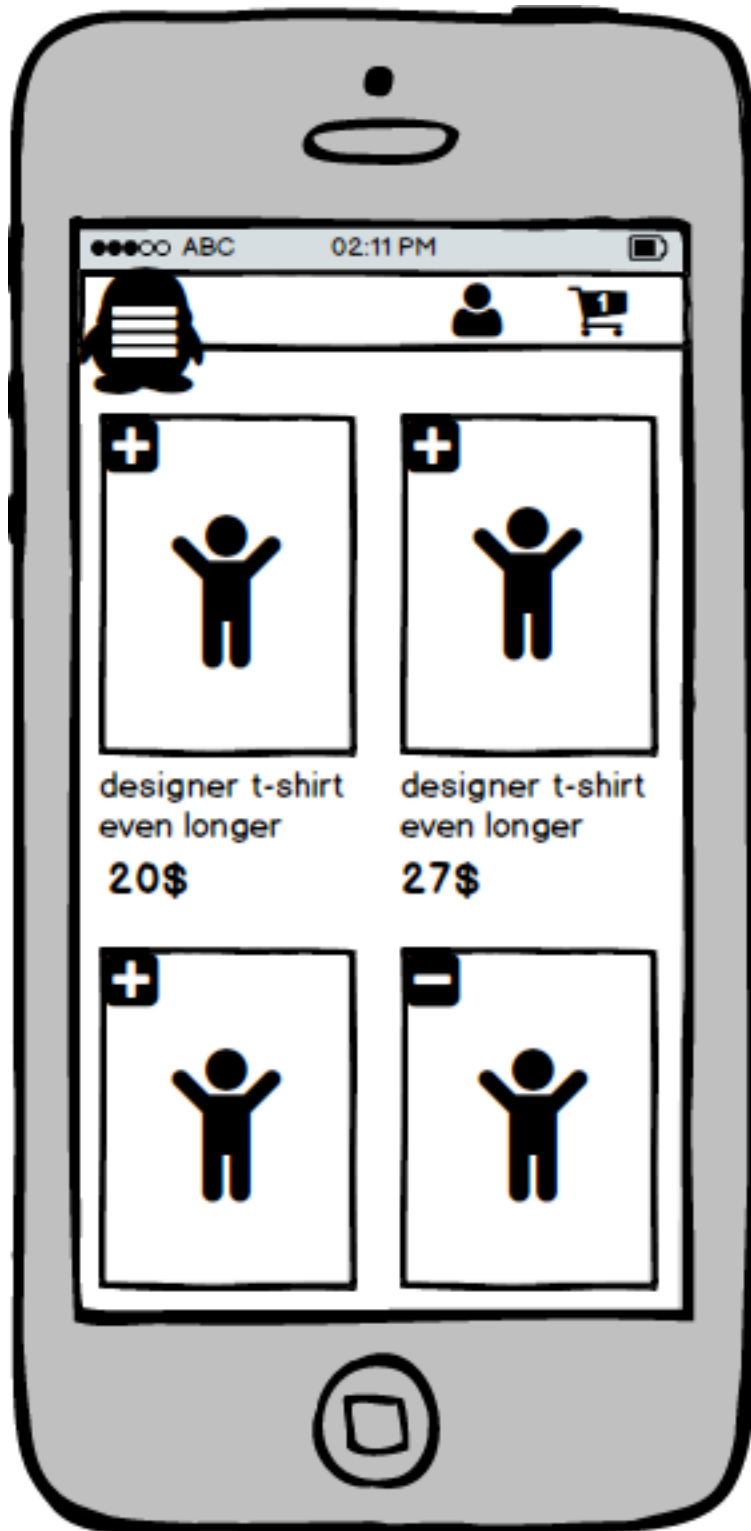

●●●● ABC 02:11 PM

designer t-shirt  
even longer  
**20\$**

designer t-shirt  
even longer  
**27\$**

ABC 02:11 PM

designer t-shirt  
even longer  
20\$

designer t-shirt  
even longer  
27\$

ABC 02:11 PM

designer t-shirt  
even longer  
20\$

designer t-shirt  
even longer  
27\$

ABC

02:11 PM

designer t-shirt  
even longer  
20\$

designer t-shirt  
even longer  
27\$

**BASKET**

*empty..*

**choose products!**